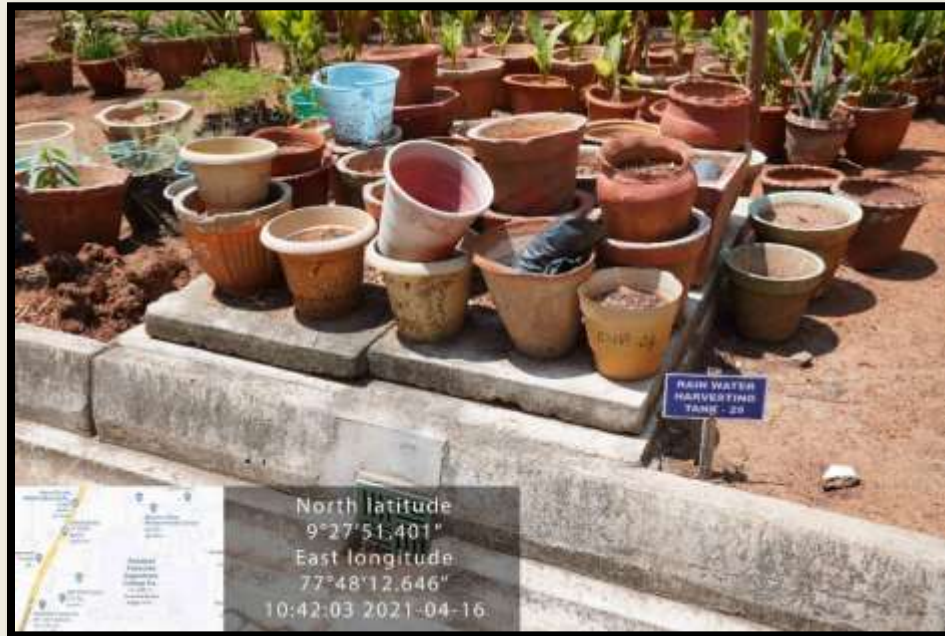

**THE STANDARD FIREWORKS RAJARATNAM COLLEGE FOR WOMEN (AUTONOMOUS),
SIVAKASI – 626 123.**

(Affiliated to Madurai Kamaraj University, Re-accredited with “A” Grade by NAAC,
College with Potential for Excellence by UGC and Mentor Institution under UGC PARAMARSH)